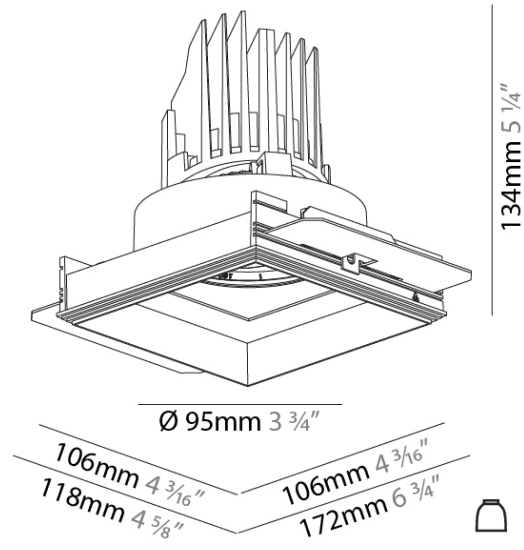

ELECTRICAL

Lamp Type: LED (Zhaga Standard)
Input Wattage (W): 15.5
Total Output Wattage (W): 14.5
Dimming: Tri-Mode (Non-Dimming and Phase Dimming (120Vac only) and 0-10V Dimming)
Driver Included: No
Driver Location: Recessed Housing
Driver Type: Constant Current - Universal
Driver Class: Class 2
Housing: See components
Input Voltage (V): 120 - 277
Constant Current (MA): 500

LED

Number of LEDs: 1
Color Temperature (°K): 2700 / 3000 / 3500 / 4000
Max. Delivered Lumen (lm): 940 / 980 / 1029 / 1050
Nominal Lumen (lm): 1386 / 1438 / 1511 / 1542
CRI: >90 CRI
Efficiency (%): 87.9 / 88.4 / 87.9
Lamp Life (hrs): 50000
Upon Request: RGB-W Tunable White Special Color Temperature Special LED

OPTICAL

Reflector: 20 / 40 / 60
Adjustability: Rotational 355°; Tilt 30°
Upon Request: Special Beam Angles

RATINGS AND CERTIFICATIONS
Zaneen Inc. © 2024, T 909 880-3382, F 416-247-9319, www.zaneen.com

Available for international specifications by adding "INT" at the end of the existing Model #. For assistance on 'custom' specifications, contact zteam@zaneen.com. In a constant effort to supply the best product, we reserve the right to change specifications or materials without notice. The most recent specification sheets are found at zaneen.com
IP rating: IP20